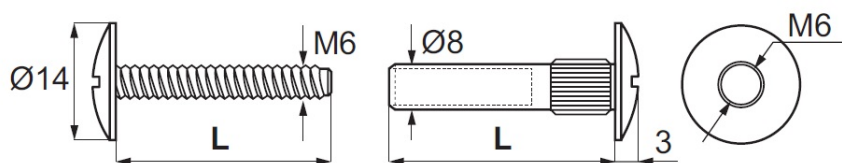

PRODUCT SHEET

Description:

Connecting Screw, 31-45mm, Bore 8mm, M6x20mm, Steel NPL.

Item number:

11.06.904-1

Units	Box	Carton	HS Code	Barcode
Set	100	1300	7318155898	 5704866015332

Panel thickness	Screw "L"	Tube "L"	NPL	BPL	BRZ	BLK
25 - 33 mm	M6 x 14 mm	M6 x 25 mm	# 11.06.902	# 11.06.901	# 11.06.900	
31 - 39 mm	M6 x 14 mm	M6 x 30 mm	# 11.06.912	# 11.06.913	# 11.06.910	
31 - 45 mm	M6 x 20 mm	M6 x 30 mm	# 11.06.904			available upon request
38 - 46 mm	M6 x 20 mm	M6 x 38 mm	# 11.06.920	# 11.06.922		